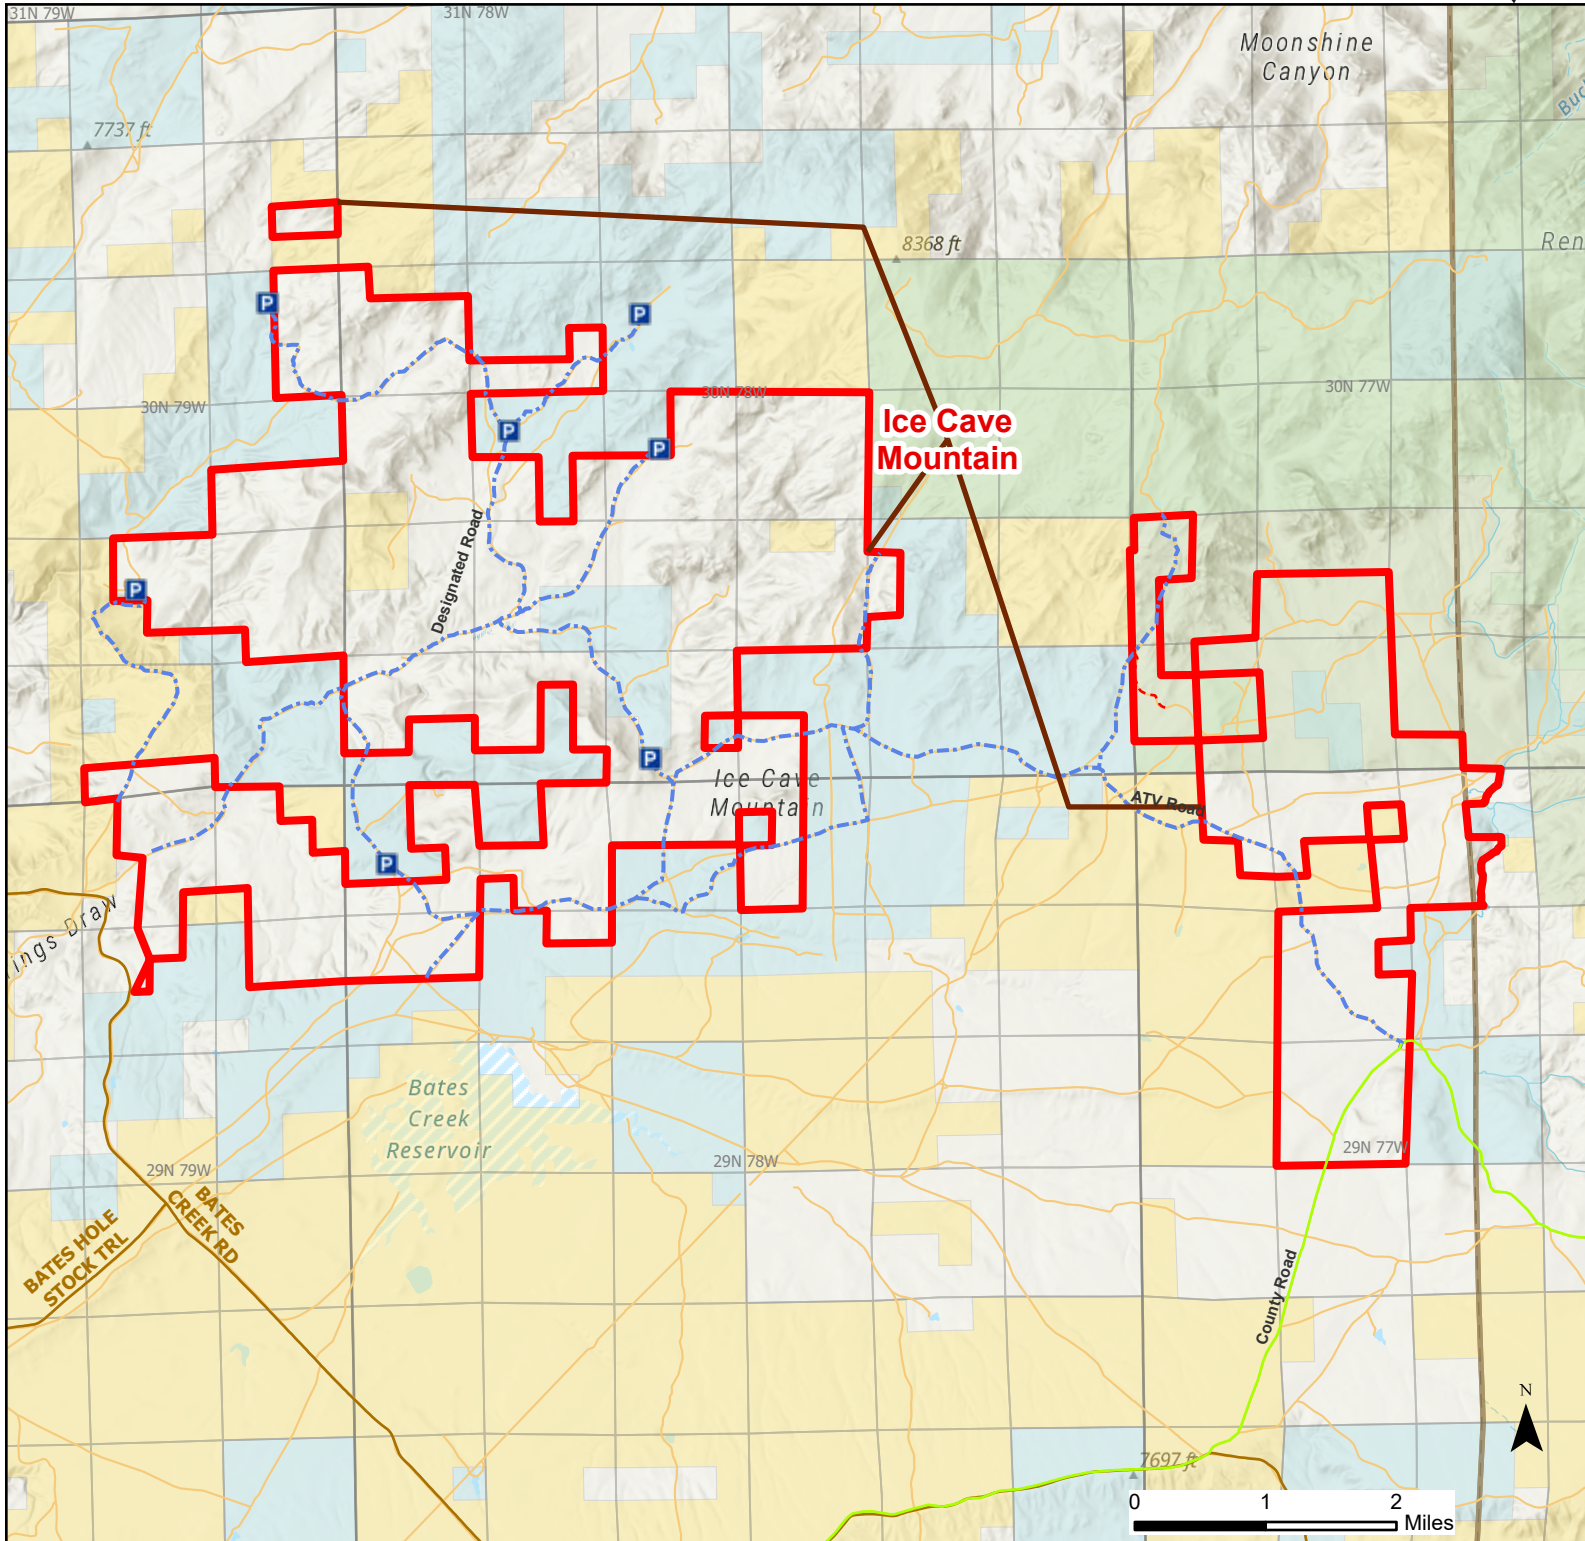

Ice Cave Mountain Hunter Management Area

2026 Hunt Season

	Coupon Box		HMA Use Only		Boundary		Limited Range Weapons and Archery		State
	Parking		Special Conditions Apply		Archery Only		Other		BLM
	Road Closed		Closed Road		CLOSED		Forest Service		DOD
	Gate		Roads				Wyoming Game & Fish Dept.		Private
	Open Road		HMA Ownership						
			County Boundaries						

Species allowed to hunt: Elk, Antelope

See Ranch Rules for More Information and Restrictions

Hunter Management Area rules apply only to those lands enrolled in the HMA.

This map is for visual use, assistance and general location only, does not represent a survey, and is not to be used for legal conveyance. Hunt Area boundaries are approximate, consult Game and Fish Hunting Regulations for descriptions and restrictions. Access to these private lands for any commercial activity must be gained by contacting the individual landowner(s) directly.